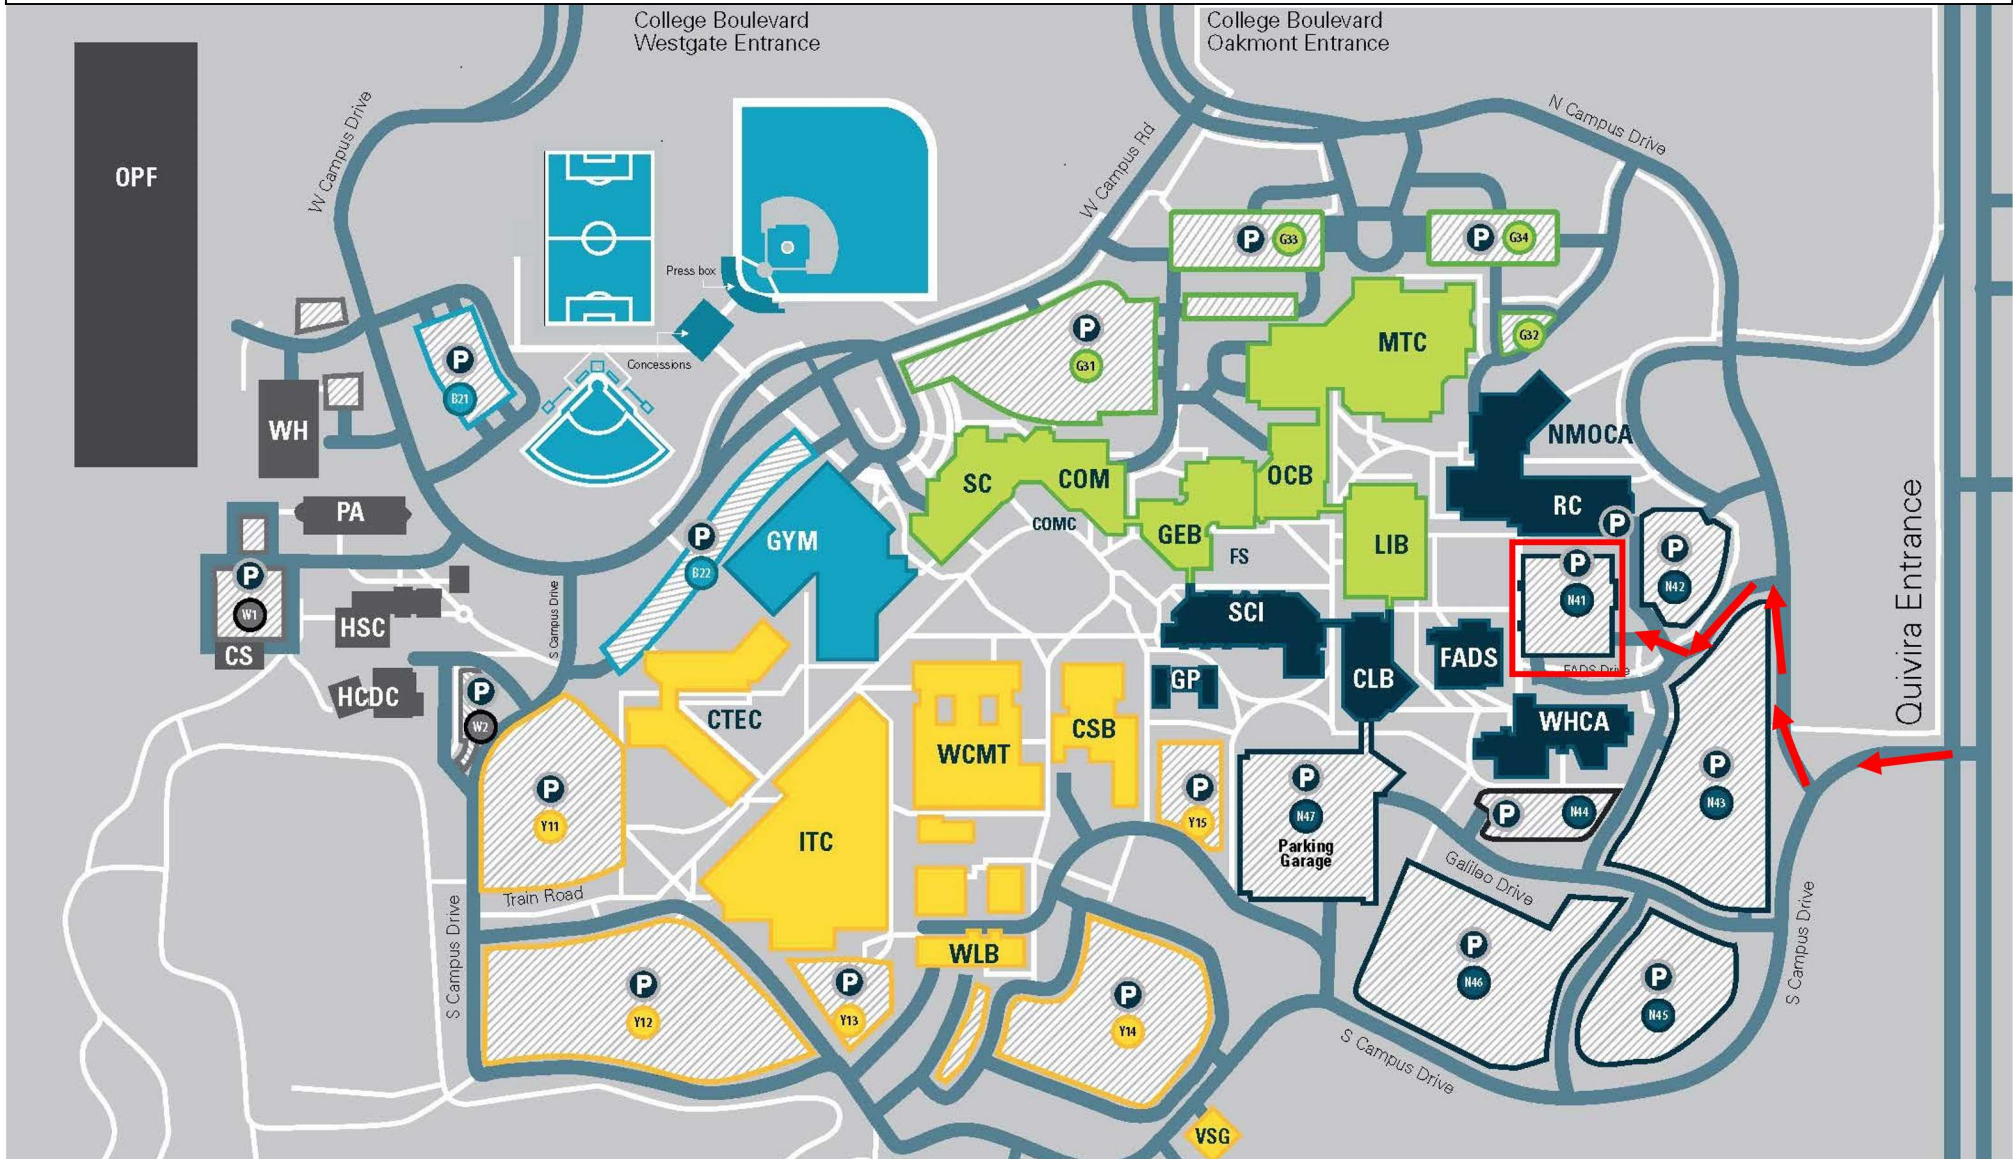

Parking Instructions: Please enter on the east side of campus using the light at the Quivira Road entrance. As you turn into campus, veer to the right and proceed to the Regnier Center which is straight ahead and on your left. Parking is available in the garage and surrounding lots. You may take the elevator, located in the NW corner of the garage, to the first floor. As you exit the elevator, you will be in the atrium of the Regnier Center.

CLB Classroom Laboratory Building
COM Commons Building
COMC Commons Courtyard
CS Compost Shed
CSB Campus Services Building
CTEC Hugh L. Libby Career and Technical Education Center
FADS Fine Arts & Design Studios
FS Fountain Square
GEB General Education Building

GP Galileo's Pavilion
GYM Gymnasium
HCDC Hiersteiner Child Development Center
HSC Horticultural Science Center
ITC Industrial Training Center
LIB Billington Library
MTC Midwest Trust Center
NMCOA Nerman Museum of Contemporary Art
OCB Office and Classroom Building
OPF Open Petal Farm

PA Police Academy
PGGG Parking Garage at Galileo's Garden
RC Regnier Center
SC Student Center
SCI Science Building
VSG Vehicle Storage Garage
WCMT Welding, Construction, Machining Technology
WH Warehouse
WHCA Wylie Hospitality and Culinary Academy
WLB Welding Laboratory Building